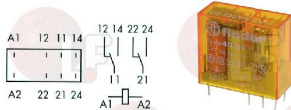

Relays

3351037 MINI RELAY 40.52 8A 230V 50/60Hz
2 switching contacts