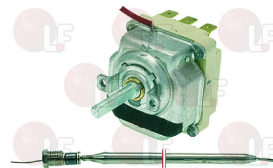

WINTERHALTER 3125046

3444764 SINGLE-PHASE THERMOSTAT 98°C
 capillary length 1840 mm
 bulb 3.1x245 mm
 16A 230V

WINTERHALTER 3125022

3444364 THREE-PHASE THERMOSTAT 30-90°C
 D-shaped pin \varnothing 6x4.6 mm
 covered capillary length 900 mm - 10A 400V
 bulb \varnothing 6x135 mm - with adapter nipple band M10x1