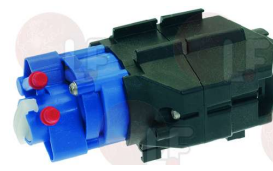

WINTERHALTER 3102450

WINTERHALTER 3102453

WINTERHALTER 3102597

3090237 RINSE AID DOSER 115/240V 50/60Hz
for Dishwasher (WINTERHALTER) CS-S - UC-S