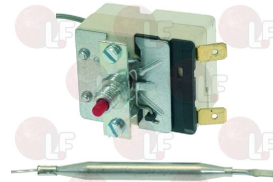

3444717 SINGLE-PHASE THERMOSTAT 160°C
with manual reset
covered capillary 1580 mm
bulb $\varnothing$ 6x77 mm
for Dishwasher (WINTERHALTER) GS14 - GS15
for Dishwasher hood type (WINTERHALTER) GS41
GS42
for Glasswasher/Cupwasher (WINTERHALTER) GS29
for Pan/utensilwashing machines (WINTERHALTER)
GSR36

WINTERHALTER 3125030