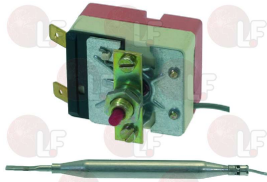

Thermostats

3444763 SINGLE-PHASE THERMOSTAT 140°C
manual reset
covered capillary 1550 mm - 16A 230V
bulb $\varnothing$ 6x77 mm - 16A 230V
for Dishwasher (JEMI) GS-18 - GS-19 - GS-20
GS-30
for Dishwasher hood type (JEMI) GS-100 - GS-102
GS-82 - GS-82M - GS-83
for Glasswasher/Cupwasher (JEMI) GS-2 - GS-3
GS-4/2 - GS-6 - GS-6AF - GS-7
for Pan/utensilwashing machines (JEMI) GSP-45

WINTERHALTER 3125023