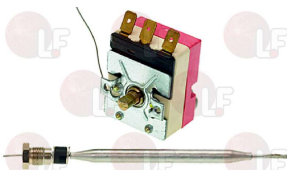

3444047 SINGLE-PHASE THERMOSTAT 30-90°C
covered capillary 1500 mm
bulb $\varnothing$ 6x95 mm
with adapter nipple gland $\varnothing$ M9x1
16A 250V
D shaft $\varnothing$ 6x4.6 mm
for Pan/utensilwashing machines (WINTERHALTER)
GS62 - GS64

WINTERHALTER 3125010

WINTERHALTER 3125013

3444113 SINGLE-PHASE THERMOSTAT 30-93°C
capillary length 730 mm.
bulb $\varnothing$ 3x240 mm.
differential temperature $\dot{y}$ 4°C
16A 250V
D-shaft $\varnothing$ 6x4.6 mm.