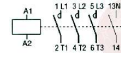

WINTERHALTER 3104068

3351212 CONTACTOR AEG LS4K 9A 230V 4Kw
coil 230V 50/60Hz
3 normally open contacts
1 normally open auxiliary contact