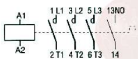

WINTERHALTER 3104057

3351218 CONTACTOR AEG LS7K 18A 230V 7.5Kw
coil 230V 50/60Hz
3 normally open contacts
1 normally open auxiliary contact