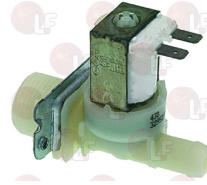

WINTERHALTER 3106174

WINTERHALTER 3106180

3120011 SOLENOID VALVE 353 220/240V ø 14 mm
solenoid valve 180° - 220/240V 50/60Hz - max 90°C
inlet 3/4" - dual outlet ø 14 mm